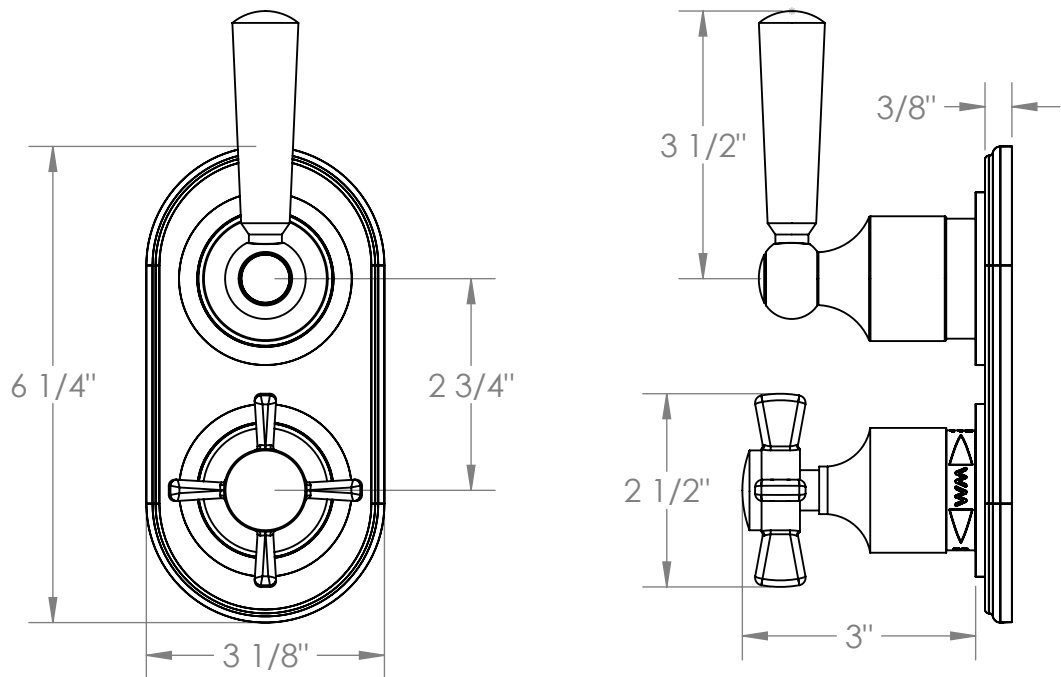

34-T25-S1A

Wall Mounted Mini Thermostatic Shower Trim with Built-In Control
For use with SS-TH60, SS-TH70, or SS-TH80 roughs

Meets the applicable requirements of ASME A112.18.1-2005/CSA B125.1-05, entitled "Plumbing Supply Fittings"