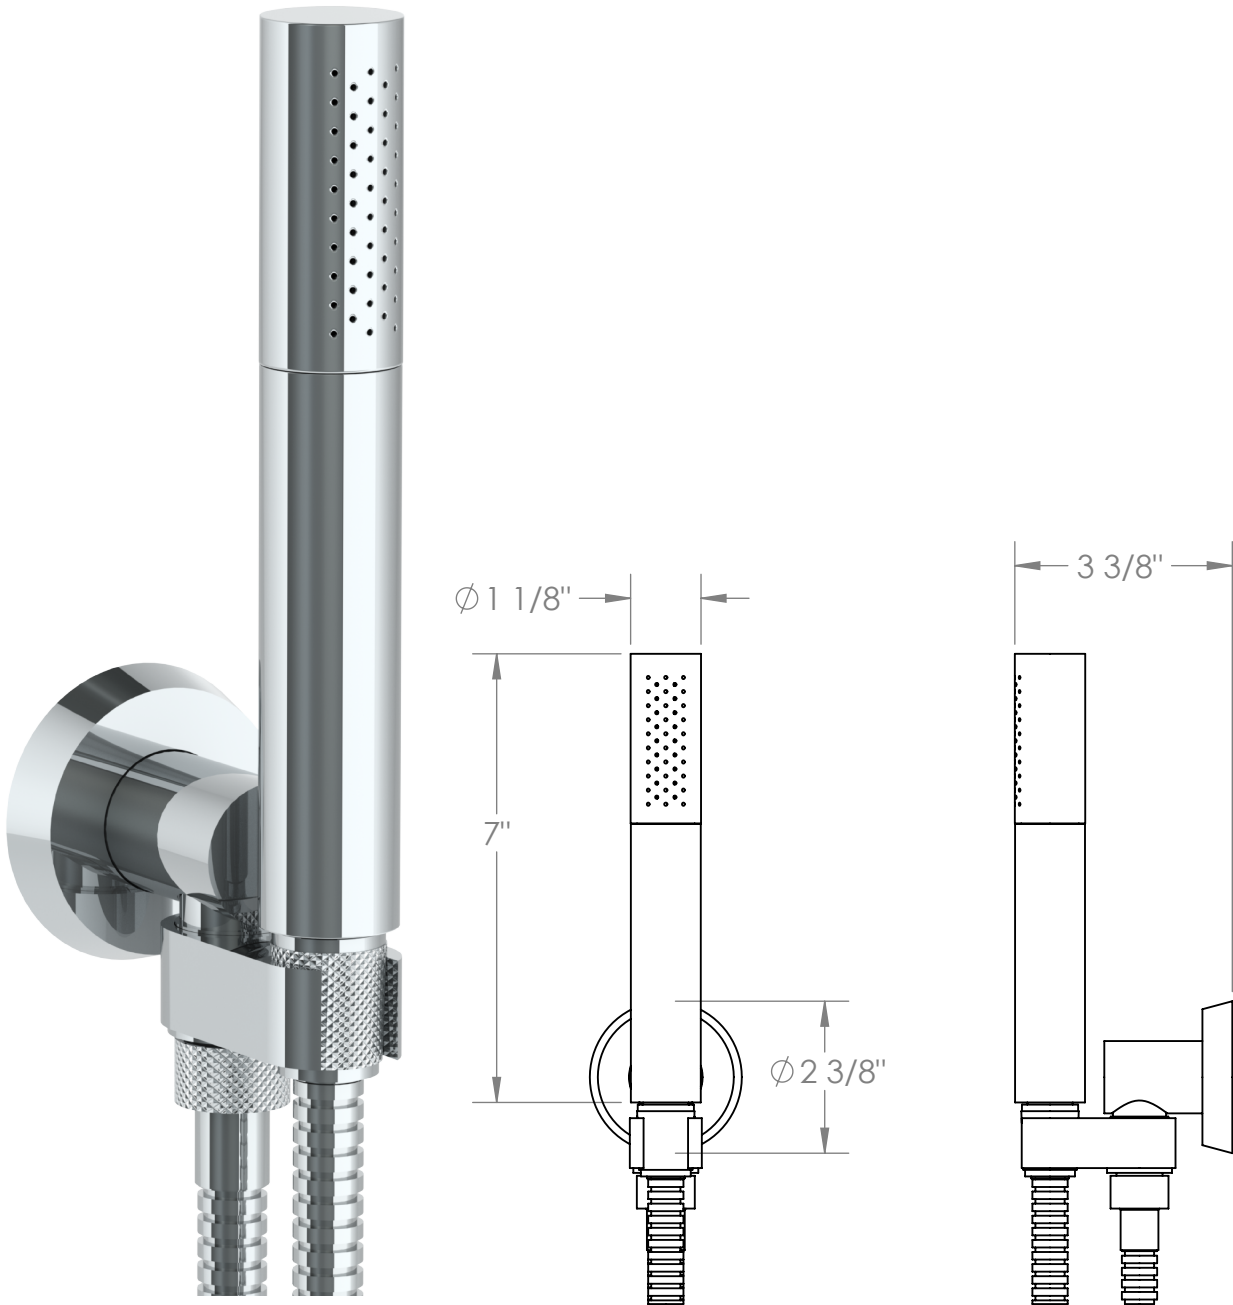

37-HSHK3

Hand Shower Kit – Hook and Elbow in One

Includes: ELB-BL1 wall elbow, DS-4079 hand shower hose and SH-TIT30 hand shower

Hand Shower Flow Rate: 1.75 GPM

Meets the applicable requirements of ASME A12.18.1-2005/CSA B125.1-05, entitled "Plumbing Supply Fittings"