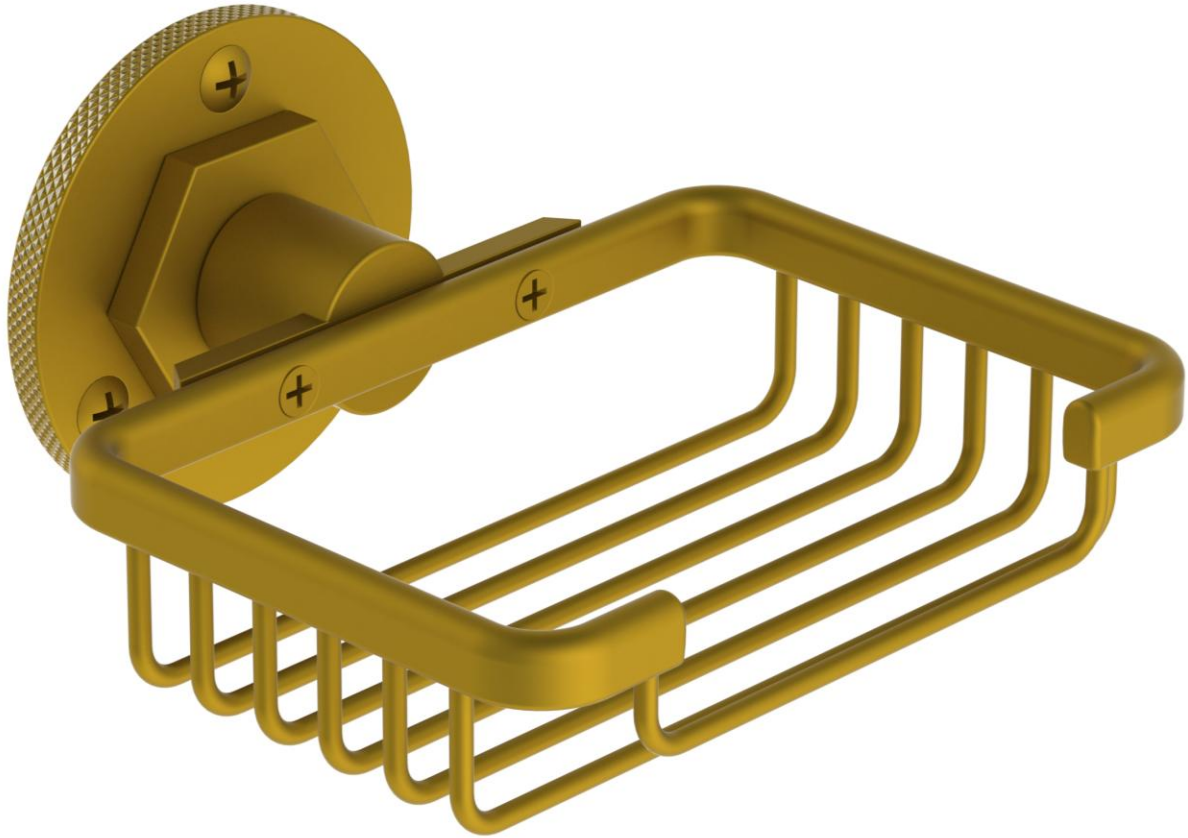

38-0.12A
5"X4" Wire Dish

Meets the applicable requirements of ASME A112.18.1-2005/CSA B125.1-05, entitled "Plumbing Supply Fittings"

WATERMARK DESIGNS 7/30/2018

350 Dewitt Ave Brooklyn NY 11207 USA T 718 257 2800 F 718 257 2144 info@watermark-designs.com