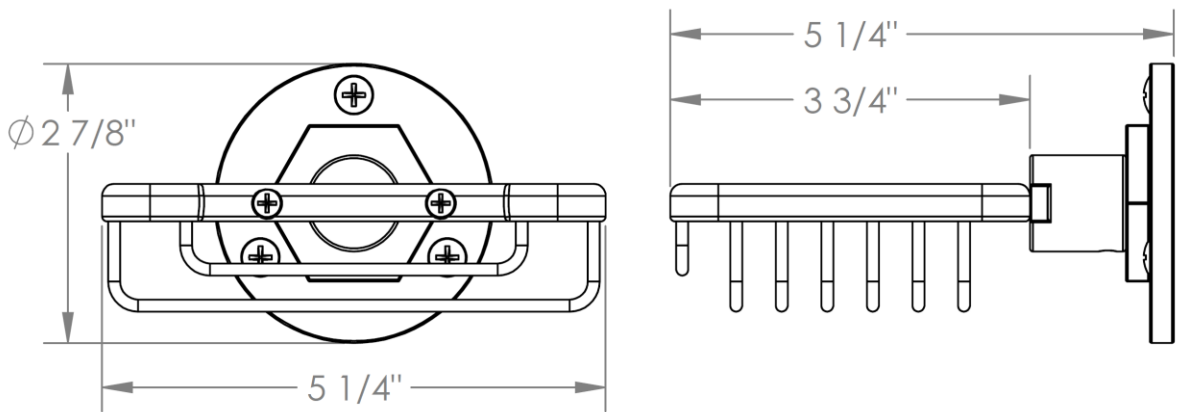

38-0.12A
5"X4" Wire Dish

Meets the applicable requirements of ASME A112.18.1-2005/CSA B125.1-05, entitled "Plumbing Supply Fittings"

WATERMARK DESIGNS 7/30/2018

350 Dewitt Ave Brooklyn NY 11207 USA T 718 257 2800 F 718 257 2144 info@watermark-designs.com