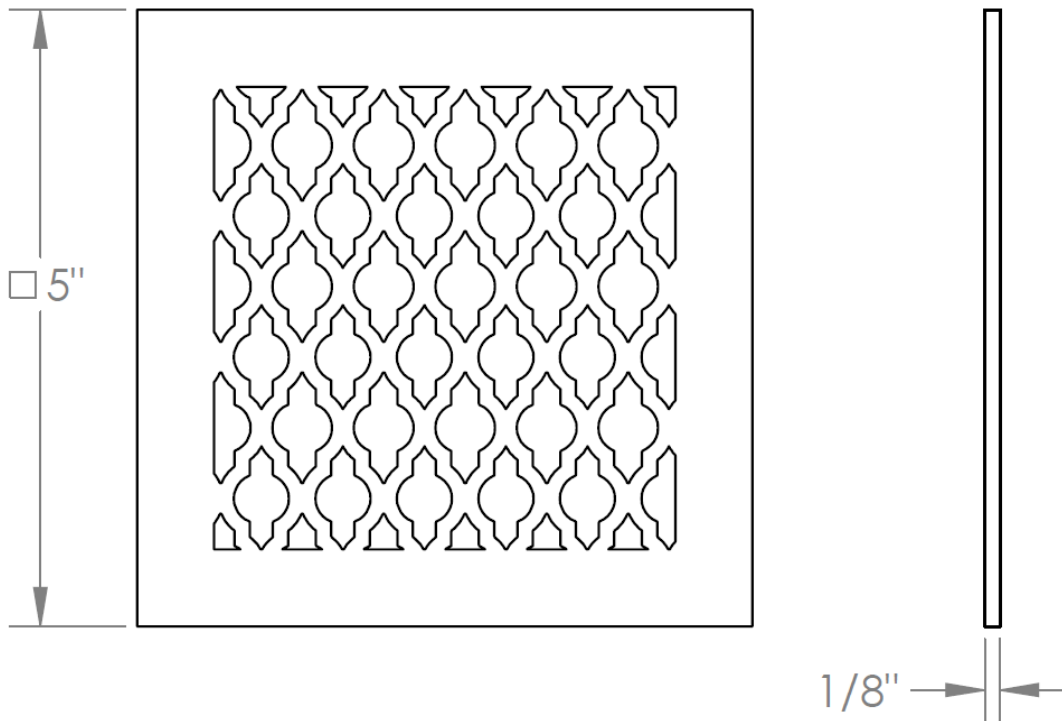

SD4

Designer Shower Drain - Strainer Only

WATERMARK DESIGNS 8/24/2015

350 Dewitt Ave Brooklyn NY 11207 USA T 718 257 2800 F 718 257 2144 info@watermark-designs.com