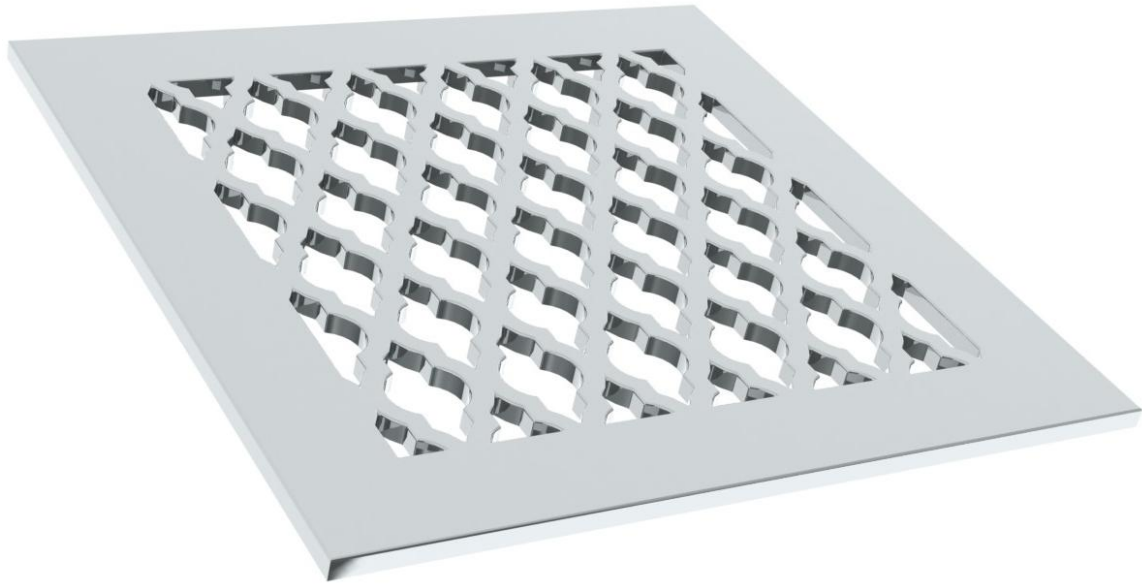

SD4

Designer Shower Drain - Strainer Only

WATERMARK DESIGNS 8/24/2015

350 Dewitt Ave Brooklyn NY 11207 USA T 718 257 2800 F 718 257 2144 info@watermark-designs.com